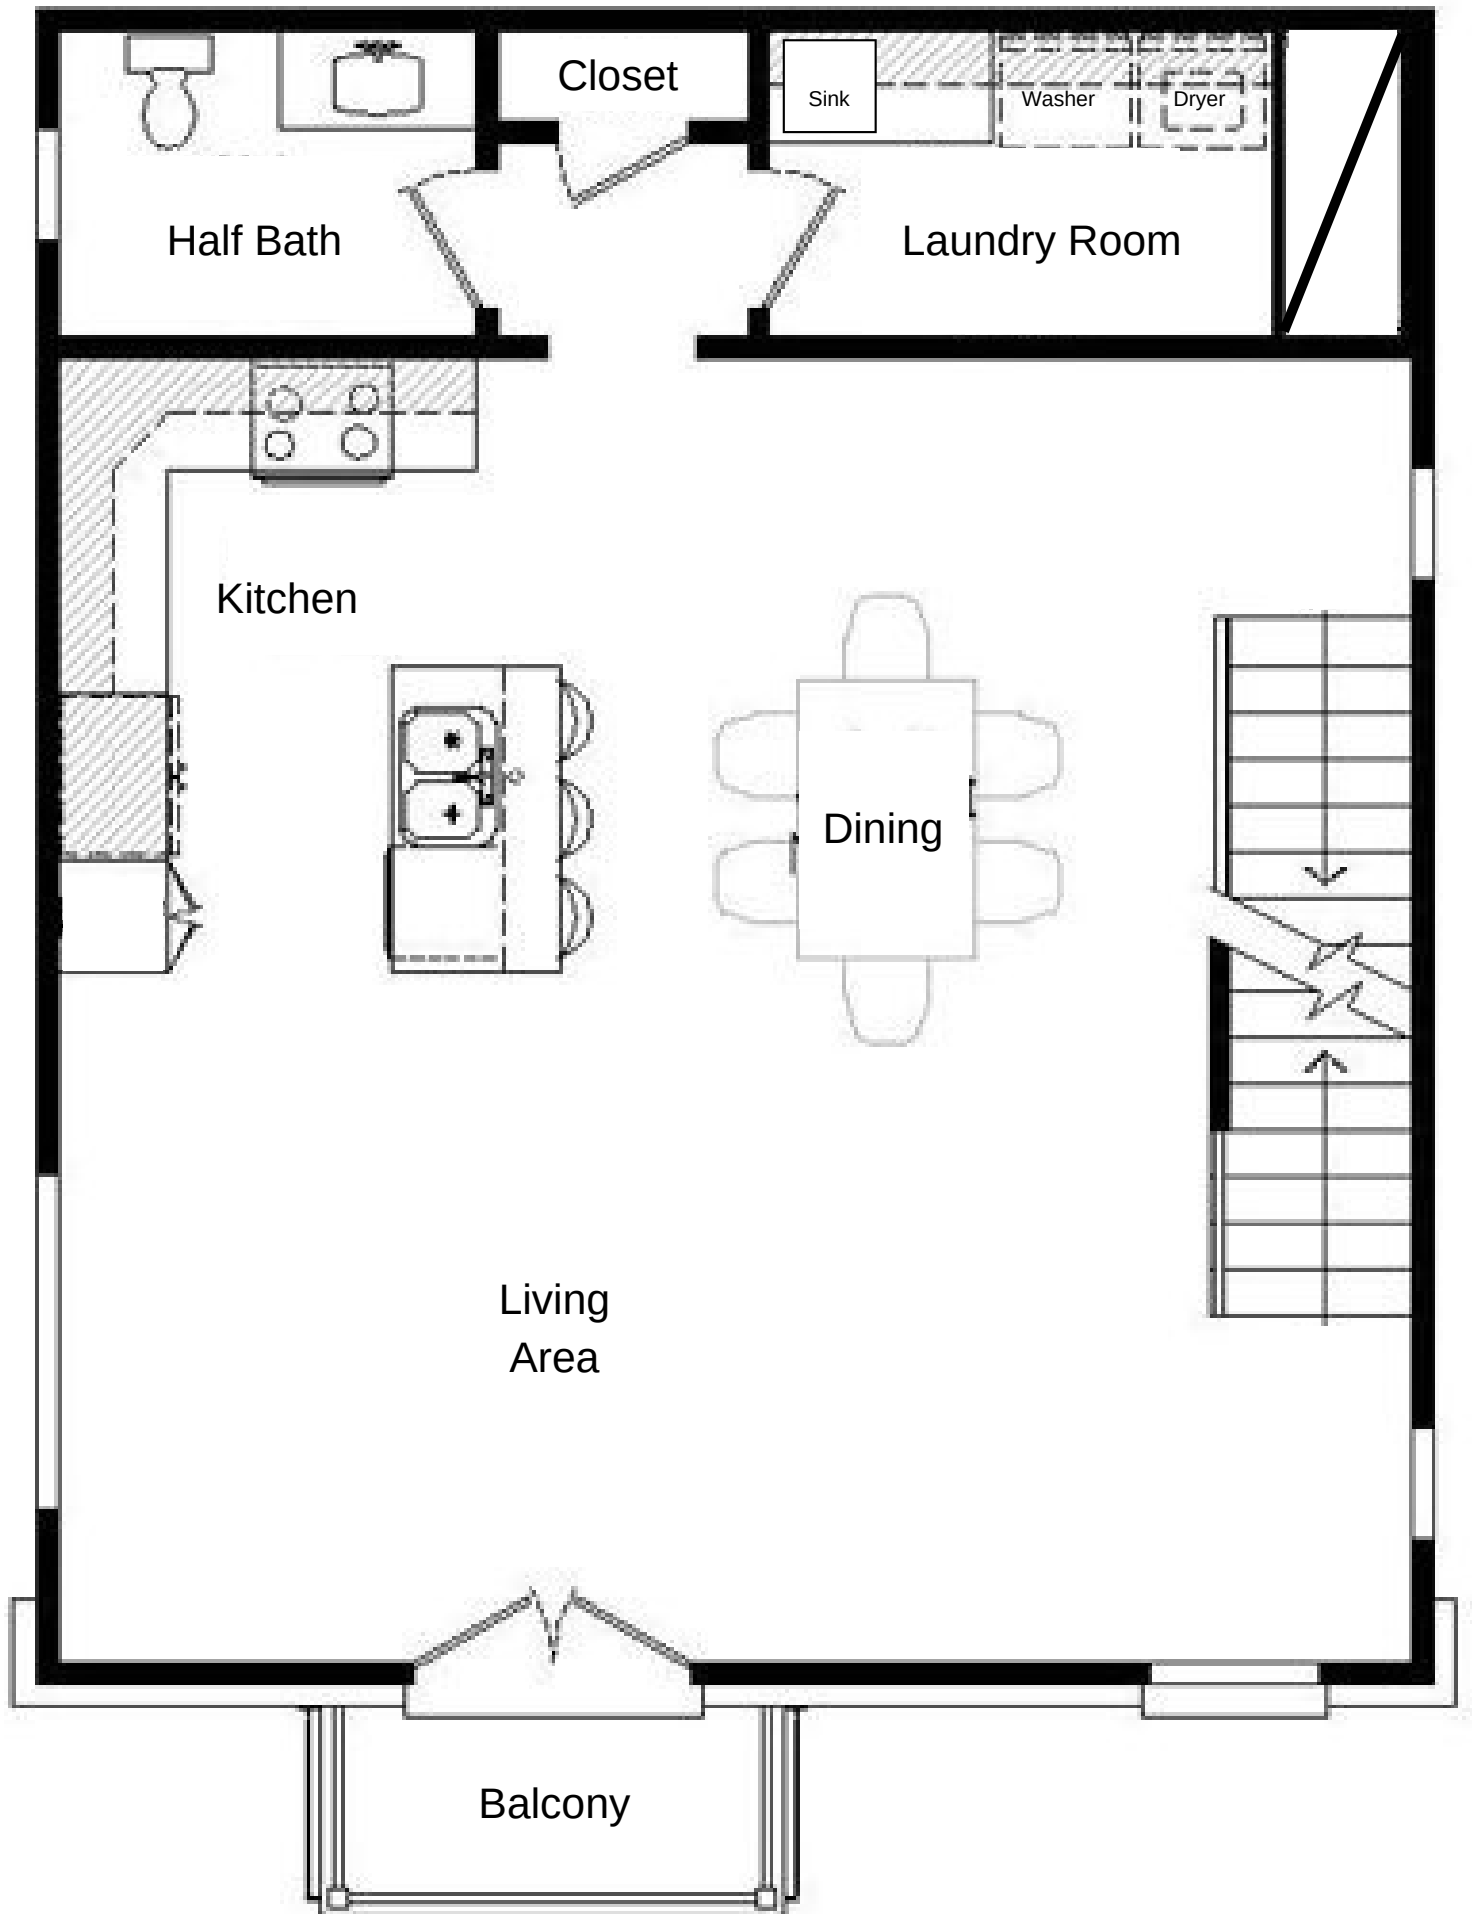

Garage Flex Space

OTC

Entry

Patio

Queen Size Bed

Bedroom #2

Guest Bathroom

Closet

Walk in shower

Hallway

Closet

Double Vanity

Master Bathroom

King Size Bed

Master Suite

Reading Nook

Rooftop  
Terrace  
679 sq.ft.

Fire Pit