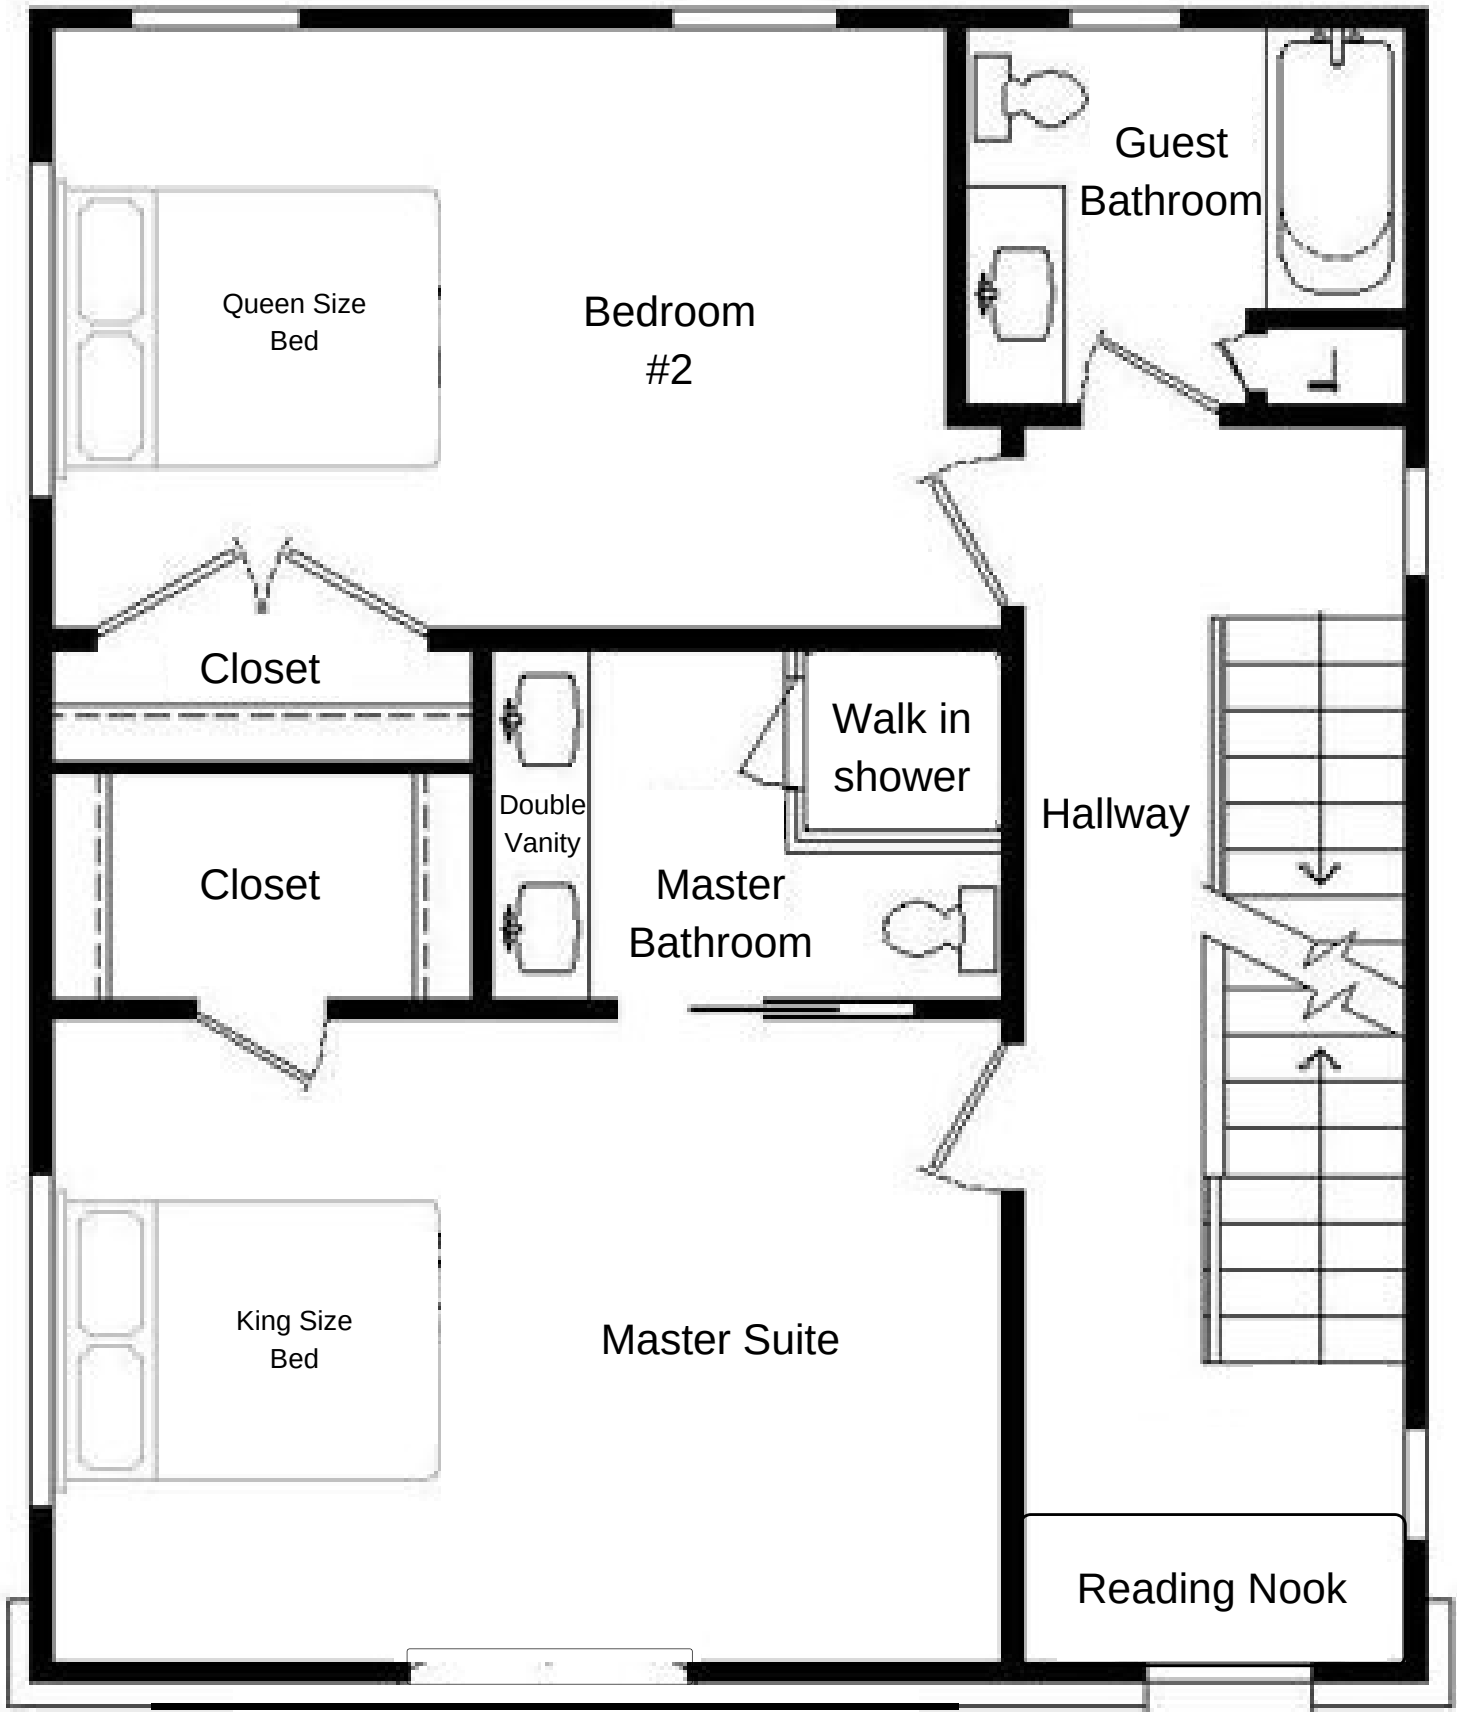

Garage Flex Space

OTC

Entry

Patio

Queen Size Bed

Bedroom #2

Guest Bathroom

Closet

Walk in shower

Hallway

Closet

Double Vanity

Master Bathroom

King Size Bed

Master Suite

Reading Nook

Rooftop  
Terrace  
679 sq.ft.

Fire Pit